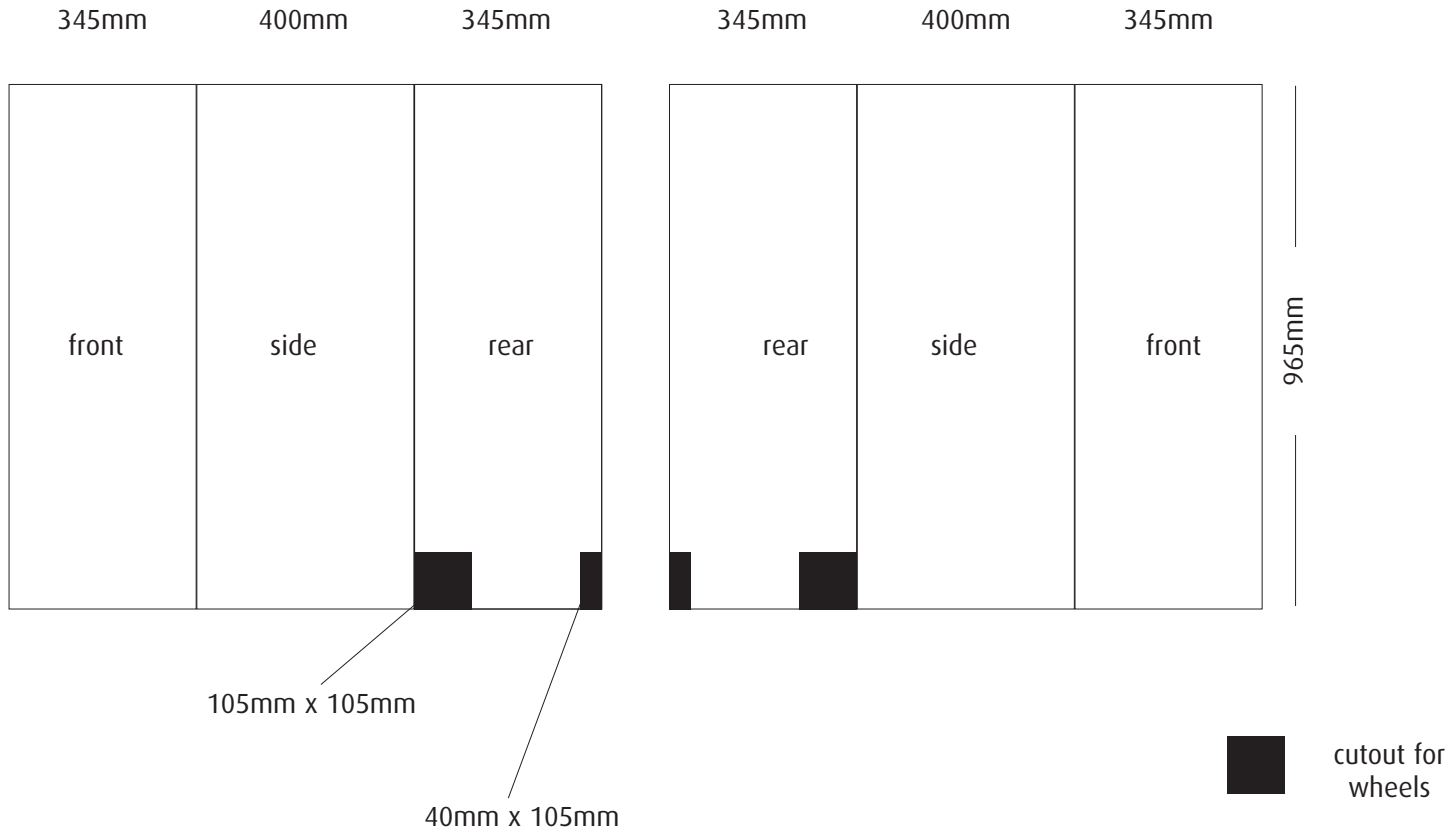

Tio Case Conversion Kit

NB dimensions shown are the **actual** sizes, artwork must be set up at 1/4 size to Premier specifications as outlined in our guide to artworking

2 Wheeled Conversion Kit

NB dimensions shown are the **actual** sizes, artwork must be set up at 1/4 size to Premier specifications as outlined in our guide to artworking