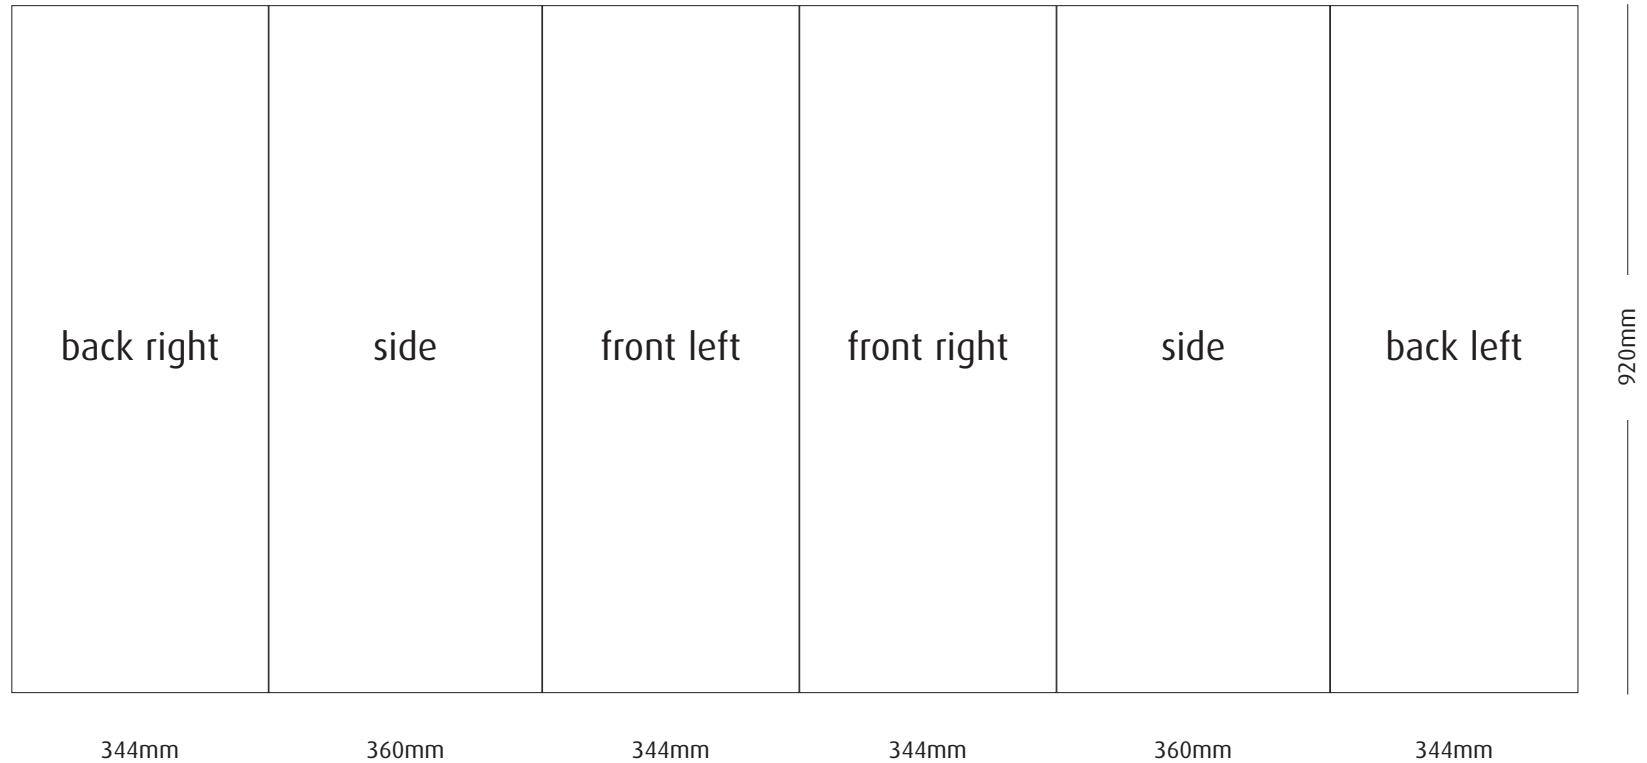

Tio Case Conversion Kit

NB dimensions shown are the **actual** sizes, artwork must be set up at 1/4 size to Premier specifications as outlined in our guide to artworking

2 Wheeled Conversion Kit

NB dimensions shown are the **actual** sizes, artwork must be set up at 1/4 size to Premier specifications as outlined in our guide to artworking