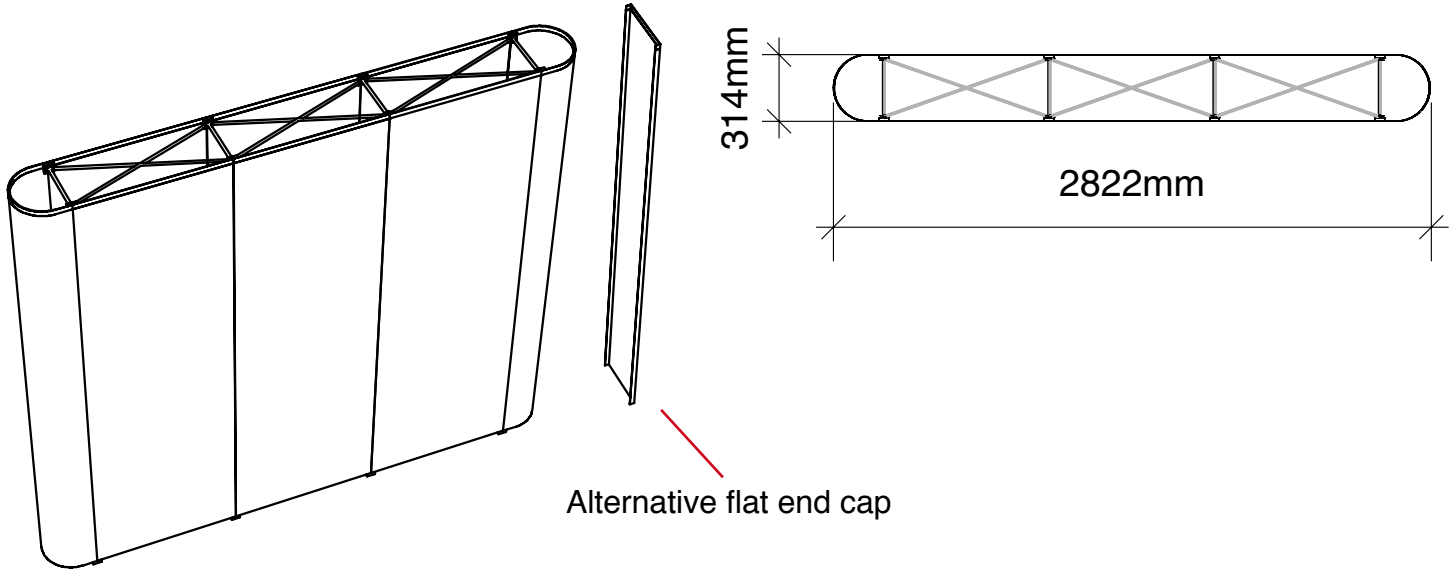

Total frame height 2390mm

Graphic dimensions

(w) 621mm	(w) 781mm	(w) 621mm
x	x	x
(h) 2343mm	(h) 2343mm	(h) 2343mm

Alternative flat end cap

(w) 312mm
x
(h) 2343mm

N.B. End caps are curved
 - remember to put anything important (i.e. logos) in the half nearest the viewer

graphic hinge
 23mm wide,
 total panel
 width 358mm

Total frame height 2390mm

Graphic dimensions

(w) 621mm	(w) 781mm	(w) 781mm	(w) 621mm
x	x	x	x
(h) 2343mm	(h) 2343mm	(h) 2343mm	(h) 2343mm

Alternative flat end cap

(w) 312mm
x
(h) 2343mm

N.B. End caps are curved
- remember to put anything important (i.e. logos) in the half nearest the viewer

graphic hinge
23mm wide,
total panel
width 358mm

• Showcases are available - see "300_showcases.pdf"

Total frame height 2390mm

Graphic dimensions

(w) 621mm	(w) 781mm	(w) 781mm	(w) 781mm	(w) 621mm
x	x	x	x	x
(h) 2343mm	(h) 2343mm	(h) 2343mm	(h) 2343mm	(h) 2343mm

Alternative flat end cap

(w) 312mm
x
(h) 2343mm