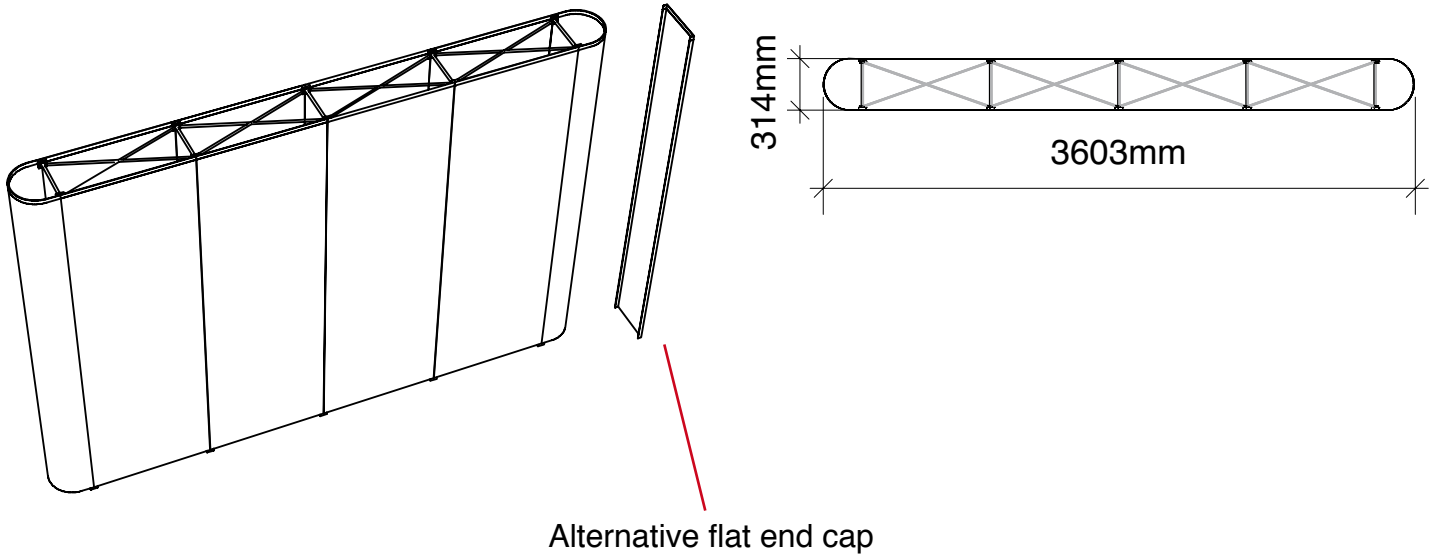

(w) 312mm
x
(h) 2343mm

N.B. End caps are curved
- remember to put anything important (i.e. logos) in the half nearest the viewer

graphic hinge
23mm wide,
total panel
width 358mm

• Showcases are available - see "300_showcases.pdf"

Total frame height 2390mm

Graphic dimensions

(w) 621mm	(w) 781mm	(w) 781mm	(w) 781mm	(w) 621mm
x	x	x	x	x
(h) 2343mm	(h) 2343mm	(h) 2343mm	(h) 2343mm	(h) 2343mm

Alternative flat end cap

(w) 312mm
x
(h) 2343mm

N.B. End caps are curved
- remember to put anything important (i.e. logos) in the half nearest the viewer

graphic hinge
23mm wide,
total panel
width 358mm

Total frame height 2390mm

Graphic dimensions

Alternative flat end cap

(w) 621mm	(w) 781mm	(w) 781mm	(w) 781mm	(w) 781mm	(w) 621mm
x	x	x	x	x	x
(h) 2343mm	(h) 2343mm	(h) 2343mm	(h) 2343mm	(h) 2343mm	(h) 2343mm

N.B. End caps are curved
- remember to put anything important (i.e. logos) in the half nearest the viewer