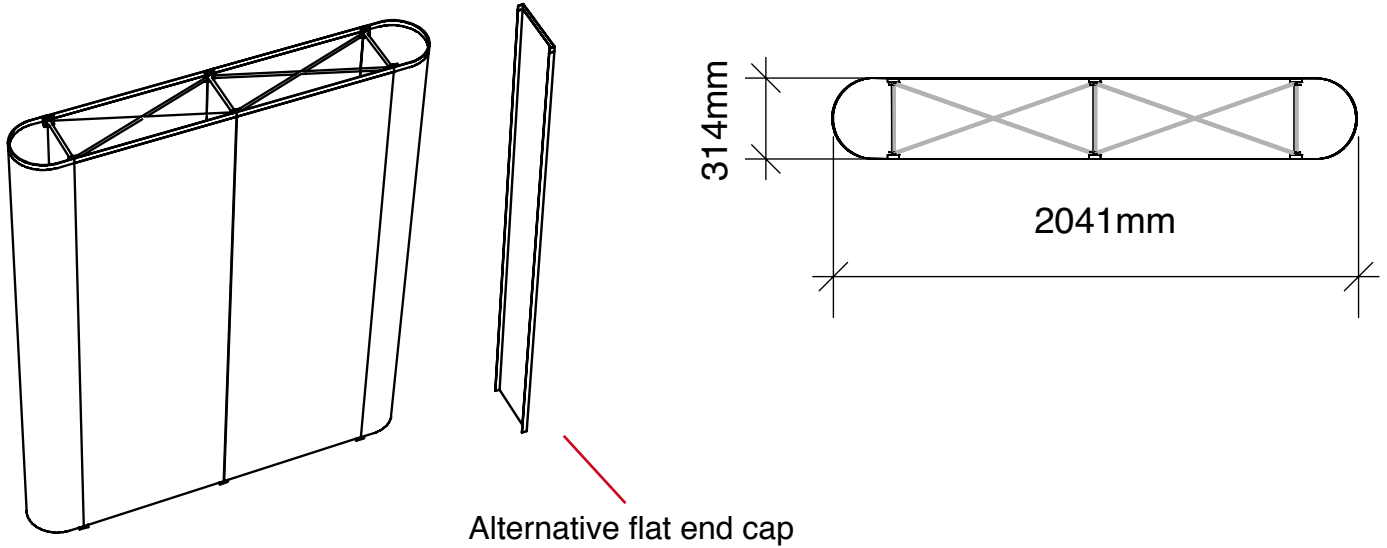

Total frame height 2390mm

Graphic dimensions

(w) 621mm	(w) 781mm	(w) 621mm
x	x	x
(h) 2343mm	(h) 2343mm	(h) 2343mm

Alternative flat end cap

(w) 312mm
x
(h) 2343mm

N.B. End caps are curved
 - remember to put anything important (i.e. logos) in the half nearest the viewer

graphic hinge
 23mm wide,
 total panel
 width 358mm

Total frame height 2390mm

Graphic dimensions

(w) 621mm	(w) 781mm	(w) 781mm	(w) 621mm
x	x	x	x
(h) 2343mm	(h) 2343mm	(h) 2343mm	(h) 2343mm

Alternative flat end cap

(w) 312mm
x
(h) 2343mm

N.B. End caps are curved
- remember to put anything important (i.e. logos) in the half nearest the viewer

graphic hinge
23mm wide,
total panel
width 358mm

• Showcases are available - see "300_showcases.pdf"

Total frame height 2390mm

Graphic dimensions

(w) 621mm	(w) 781mm	(w) 781mm	(w) 781mm	(w) 621mm
x	x	x	x	x
(h) 2343mm	(h) 2343mm	(h) 2343mm	(h) 2343mm	(h) 2343mm

Alternative flat end cap

(w) 312mm
x
(h) 2343mm