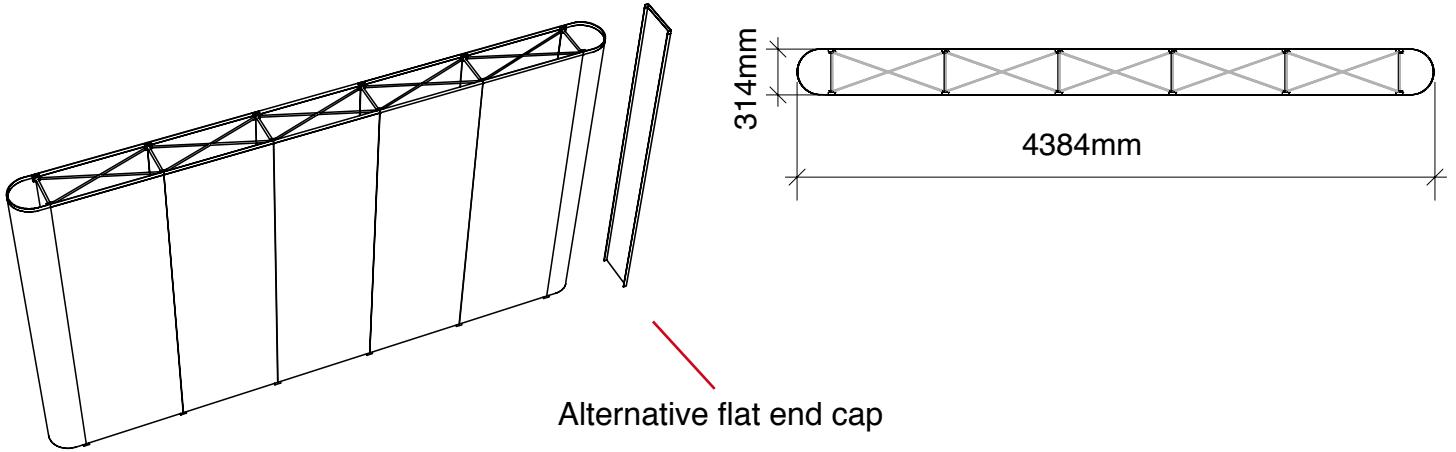

Total frame height 2390mm

Graphic dimensions

Alternative flat end cap

(w) 621mm x (h) 2343mm	(w) 781mm x (h) 2343mm	(w) 781mm x (h) 2343mm	(w) 781mm x (h) 2343mm	(w) 781mm x (h) 2343mm	(w) 621mm x (h) 2343mm	(w) 312mm x (h) 2343mm

N.B. End caps are curved
- remember to put anything
important (i.e. logos) in the half
nearest the viewer

graphic hinge
23mm wide,
total panel
width 358mm

• Showcases are available - see "300_showcases.pdf"