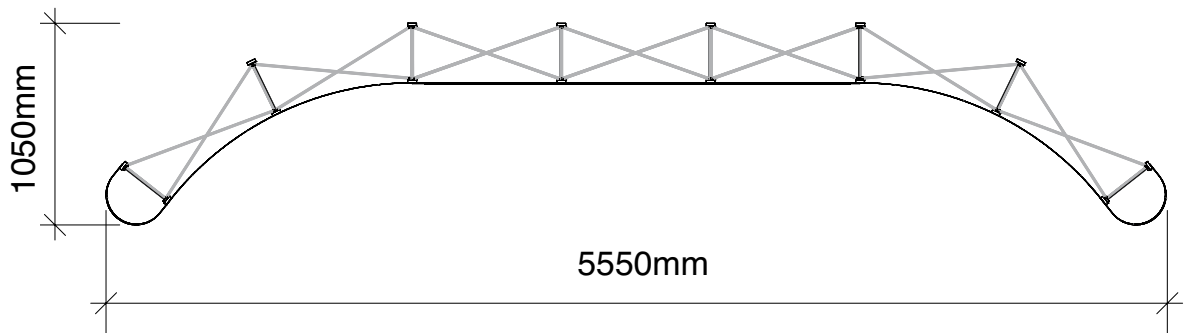

Total frame height 2390mm

**Graphic dimensions**

(w) 621 mm x (h) 2343 mm	(w) 725mm x (h) 2343 mm	screen area - no graphic	(w) 725mm x (h) 2343 mm	(w) 621 mm x (h) 2343 mm
		(w) 1565mm x (h) 785 mm		

**N.B.** End caps are curved  
 - remember to put anything important (i.e. logos) in the half nearest the viewer

Total frame height 2390mm

**Graphic dimensions**

(w) 621 mm x (h) 2343 mm	(w) 725mm x (h) 2343 mm	(w) 725mm x (h) 2343 mm	screen area - no graphic	(w) 725mm x (h) 2343 mm	(w) 725mm x (h) 2343 mm	(w) 621 mm x (h) 2343 mm
			(w) 2346mm x (h) 785 mm			

**N.B.** End caps are curved  
- remember to put anything  
important (i.e. logos) in the half  
nearest the viewer