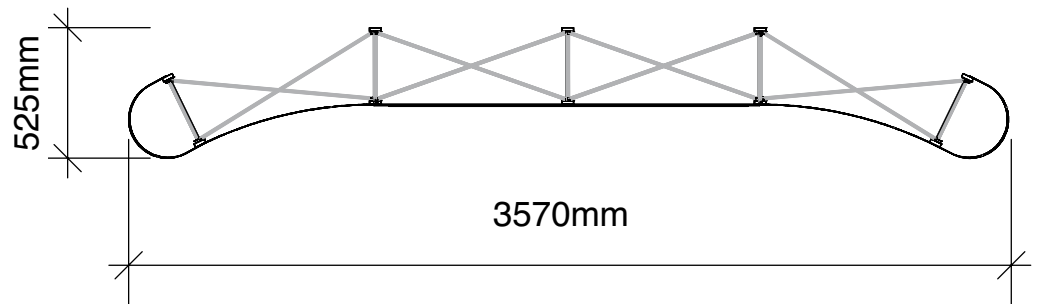

Total frame height 2390mm

**Graphic dimensions**

(w) 621 mm x (h) 2343 mm	(w) 725mm x (h) 2343 mm	screen area - no graphic	(w) 725mm x (h) 2343 mm	(w) 621 mm x (h) 2343 mm
		(w) 1565mm x (h) 785 mm		

**N.B.** End caps are curved  
 - remember to put anything important (i.e. logos) in the half nearest the viewer

Total frame height 2390mm

**Graphic dimensions**

(w) 621 mm x (h) 2343 mm	(w) 725mm x (h) 2343 mm	(w) 725mm x (h) 2343 mm	screen area - no graphic	(w) 725mm x (h) 2343 mm	(w) 725mm x (h) 2343 mm	(w) 621 mm x (h) 2343 mm
			(w) 2346mm x (h) 785 mm			

**N.B.** End caps are curved  
- remember to put anything  
important (i.e. logos) in the half  
nearest the viewer