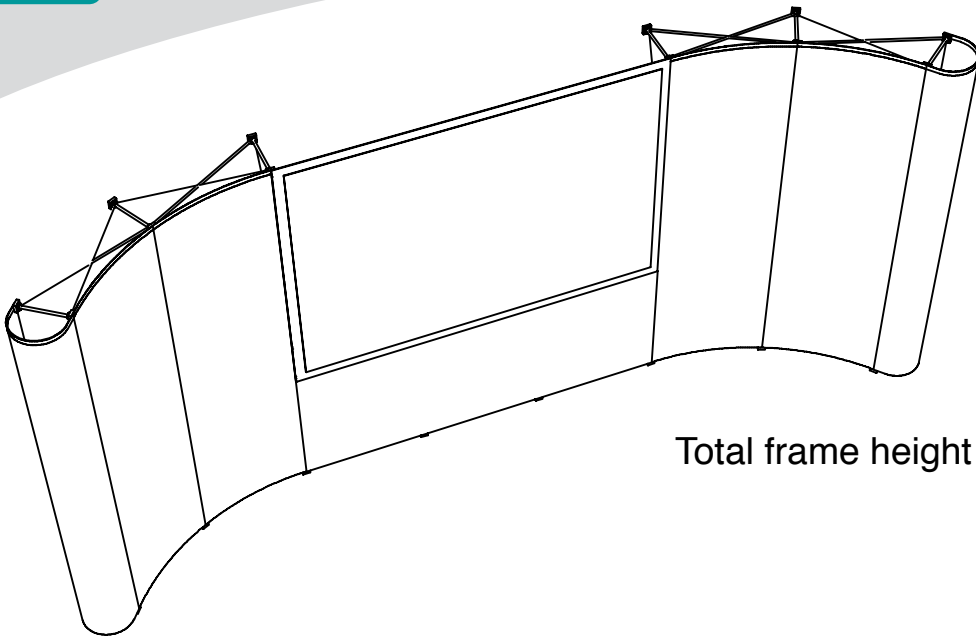

Total frame height 2390mm

**Graphic dimensions**

(w) 621 mm x (h) 2343 mm	(w) 725mm x (h) 2343 mm	screen area - no graphic	(w) 725mm x (h) 2343 mm	(w) 621 mm x (h) 2343 mm
		(w) 1565mm x (h) 785 mm		

**N.B.** End caps are curved  
 - remember to put anything important (i.e. logos) in the half nearest the viewer

Total frame height 2390mm

**Graphic dimensions**

(w) 621 mm x (h) 2343 mm	(w) 725mm x (h) 2343 mm	(w) 725mm x (h) 2343 mm	screen area - no graphic	(w) 725mm x (h) 2343 mm	(w) 725mm x (h) 2343 mm	(w) 621 mm x (h) 2343 mm
			(w) 2346mm x (h) 785 mm			

**N.B.** End caps are curved  
- remember to put anything  
important (i.e. logos) in the half  
nearest the viewer