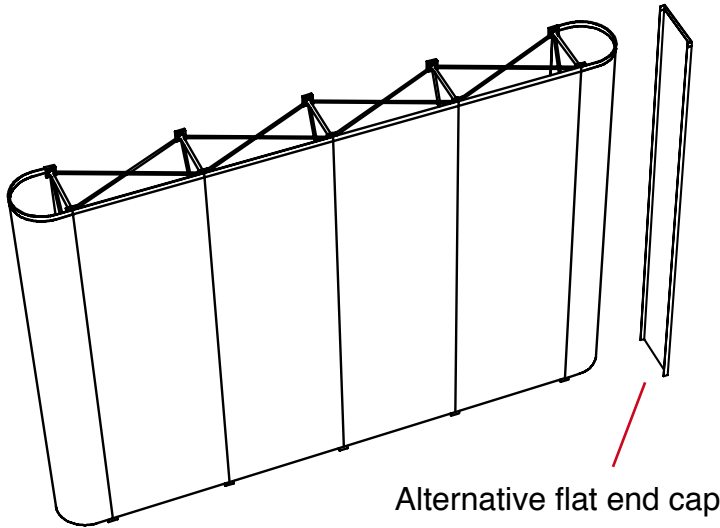

Alternative flat end cap

N.B. End caps are curved
- remember to put anything important (i.e. logos) in the half nearest the viewer

graphic hinge
23mm wide,
total panel
width 358mm

Total frame height 1997mm

Graphic dimensions

(w) 621mm x (h) 1950mm	(w) 650mm x (h) 1950mm	(w) 650mm x (h) 1950mm	(w) 650mm x (h) 1950mm	(w) 621mm x (h) 1950mm
------------------------------------	------------------------------------	------------------------------------	------------------------------------	------------------------------------

Alternative flat end cap

(w) 312mm x (h) 1950mm

N.B. End caps are curved
- remember to put anything important (i.e. logos) in the half nearest the viewer

graphic hinge
23mm wide,
total panel
width 358mm

Total frame height 1997mm