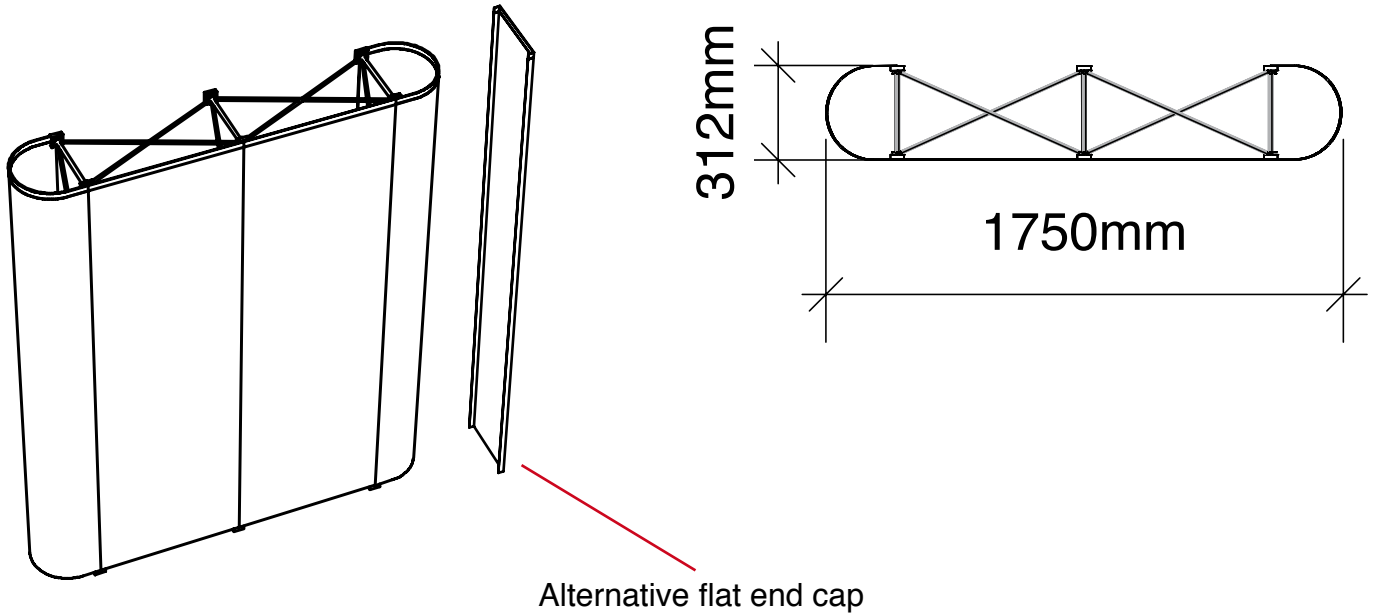

Total frame height 1997mm

Graphic dimensions

(w) 621mm	(w) 650mm	(w) 621mm
x	x	x
(h) 1950mm	(h) 1950mm	(h) 1950mm

Alternative flat end cap

(w) 312mm
x
(h) 1950mm

N.B. End caps are curved
 - remember to put anything important (i.e. logos) in the half nearest the viewer

graphic hinge
 23mm wide,
 total panel
 width 358mm

Total frame height 1997mm

Graphic dimensions

(w) 621mm x (h) 1950mm	(w) 650mm x (h) 1950mm	(w) 650mm x (h) 1950mm	(w) 621mm x (h) 1950mm
------------------------------------	------------------------------------	------------------------------------	------------------------------------

Alternative flat end cap

N.B. End caps are curved
- remember to put anything important (i.e. logos) in the half nearest the viewer

graphic hinge
23mm wide,
total panel
width 358mm

Total frame height 1997mm

Graphic dimensions

(w) 621mm x (h) 1950mm	(w) 650mm x (h) 1950mm	(w) 650mm x (h) 1950mm	(w) 650mm x (h) 1950mm	(w) 621mm x (h) 1950mm
------------------------------------	------------------------------------	------------------------------------	------------------------------------	------------------------------------