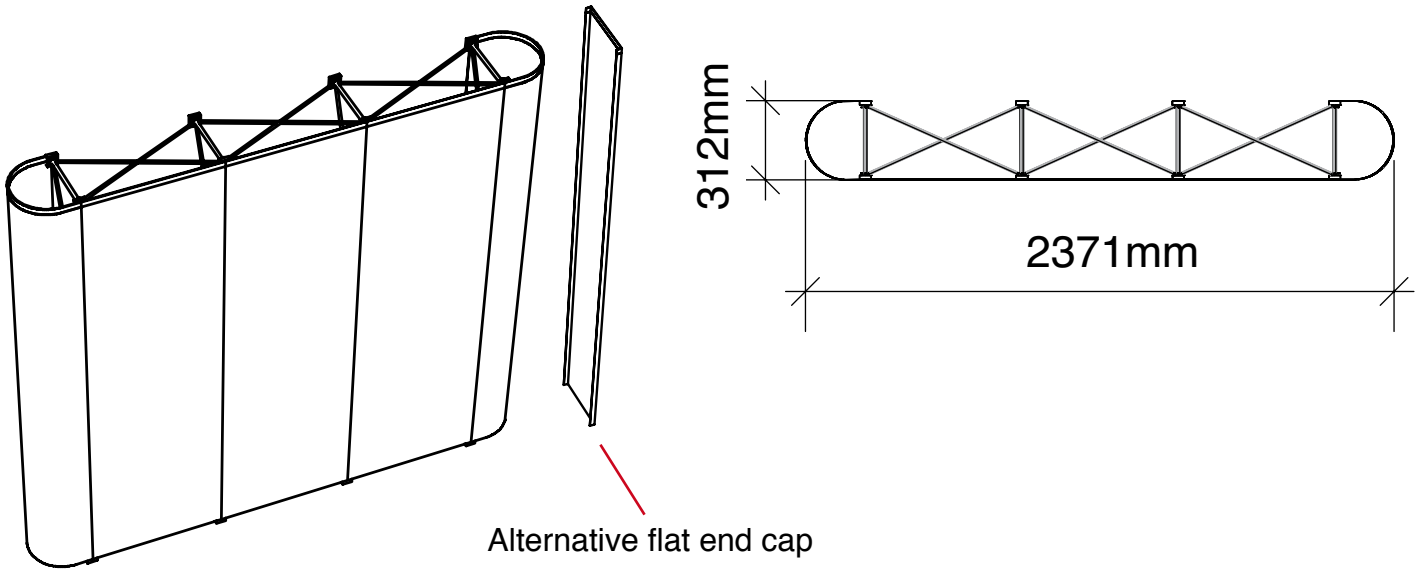

Total frame height 1997mm

Graphic dimensions

(w) 621mm	(w) 650mm	(w) 621mm
x	x	x
(h) 1950mm	(h) 1950mm	(h) 1950mm

Alternative flat end cap

(w) 312mm
x
(h) 1950mm

N.B. End caps are curved
 - remember to put anything important (i.e. logos) in the half nearest the viewer

graphic hinge
 23mm wide,
 total panel
 width 358mm

Total frame height 1997mm

Graphic dimensions

(w) 621mm x (h) 1950mm	(w) 650mm x (h) 1950mm	(w) 650mm x (h) 1950mm	(w) 621mm x (h) 1950mm
------------------------------------	------------------------------------	------------------------------------	------------------------------------

Alternative flat end cap

N.B. End caps are curved
- remember to put anything important (i.e. logos) in the half nearest the viewer

graphic hinge
23mm wide,
total panel
width 358mm

Total frame height 1997mm

Graphic dimensions

(w) 621mm x (h) 1950mm	(w) 650mm x (h) 1950mm	(w) 650mm x (h) 1950mm	(w) 650mm x (h) 1950mm	(w) 621mm x (h) 1950mm
------------------------------------	------------------------------------	------------------------------------	------------------------------------	------------------------------------