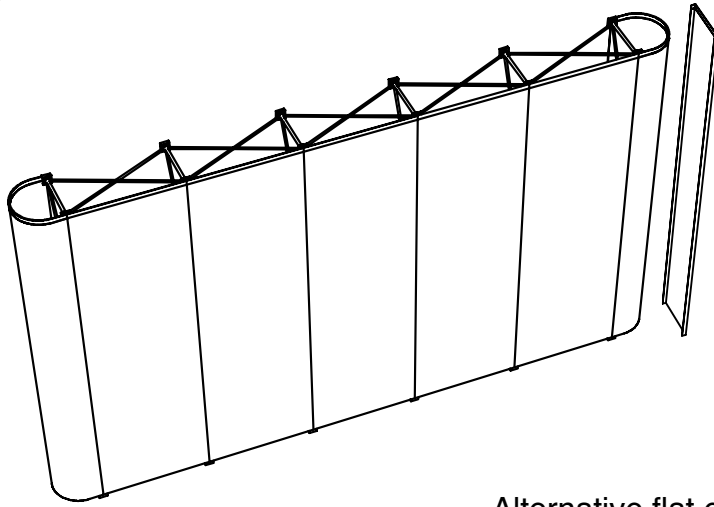

Graphic dimensions

(w) 621mm x (h) 1950mm	(w) 650mm x (h) 1950mm	(w) 650mm x (h) 1950mm	(w) 650mm x (h) 1950mm	(w) 621mm x (h) 1950mm
------------------------------------	------------------------------------	------------------------------------	------------------------------------	------------------------------------

Graphic dimensions

Alternative flat end cap

(w) 621mm x (h) 1950mm	(w) 650mm x (h) 1950mm	(w) 650mm x (h) 1950mm	(w) 650mm x (h) 1950mm	(w) 650mm x (h) 1950mm	(w) 621mm x (h) 1950mm
------------------------------------	------------------------------------	------------------------------------	------------------------------------	------------------------------------	------------------------------------

N.B. End caps are curved
- remember to put anything
important (i.e. logos) in the half
nearest the viewer

graphic hinge
23mm wide,
total panel
width 358mm

Alternative flat end cap

Total frame height 1997mm