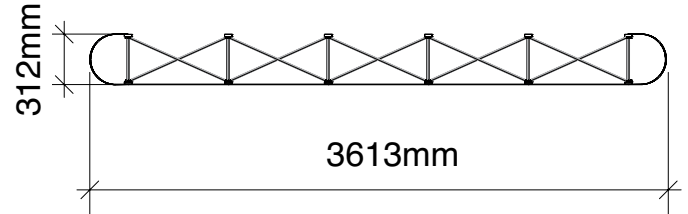

Graphic dimensions

(w) 621mm x (h) 1950mm	(w) 650mm x (h) 1950mm	(w) 650mm x (h) 1950mm	(w) 650mm x (h) 1950mm	(w) 621mm x (h) 1950mm
------------------------------------	------------------------------------	------------------------------------	------------------------------------	------------------------------------

Alternative flat end cap

(w) 312mm x (h) 1950mm

N.B. End caps are curved
- remember to put anything important (i.e. logos) in the half nearest the viewer

graphic hinge
23mm wide,
total panel
width 358mm

Total frame height 1997mm

Graphic dimensions

Alternative flat end cap

(w) 621mm x (h) 1950mm	(w) 650mm x (h) 1950mm	(w) 650mm x (h) 1950mm	(w) 650mm x (h) 1950mm	(w) 650mm x (h) 1950mm	(w) 621mm x (h) 1950mm
------------------------------------	------------------------------------	------------------------------------	------------------------------------	------------------------------------	------------------------------------

N.B. End caps are curved
- remember to put anything
important (i.e. logos) in the half
nearest the viewer

graphic hinge
23mm wide,
total panel
width 358mm

Alternative flat end cap

Total frame height 1997mm