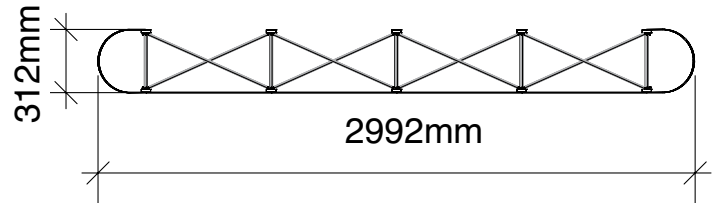

Alternative flat end cap

N.B. End caps are curved
- remember to put anything important (i.e. logos) in the half nearest the viewer

graphic hinge
23mm wide,
total panel
width 358mm

Total frame height 1997mm

Graphic dimensions

(w) 621mm x (h) 1950mm	(w) 650mm x (h) 1950mm	(w) 650mm x (h) 1950mm	(w) 650mm x (h) 1950mm	(w) 621mm x (h) 1950mm
------------------------------------	------------------------------------	------------------------------------	------------------------------------	------------------------------------

Alternative flat end cap

(w) 312mm x (h) 1950mm

N.B. End caps are curved
- remember to put anything important (i.e. logos) in the half nearest the viewer

graphic hinge
23mm wide,
total panel
width 358mm

Total frame height 1997mm

Graphic dimensions

Alternative flat end cap

(w) 621mm x (h) 1950mm	(w) 650mm x (h) 1950mm	(w) 650mm x (h) 1950mm	(w) 650mm x (h) 1950mm	(w) 650mm x (h) 1950mm	(w) 621mm x (h) 1950mm
------------------------------------	------------------------------------	------------------------------------	------------------------------------	------------------------------------	------------------------------------