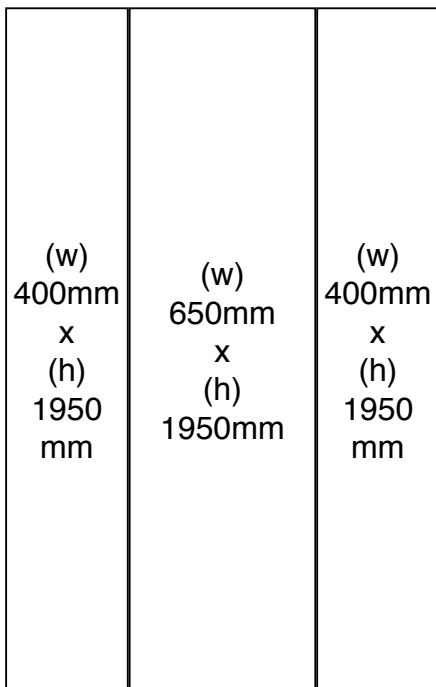

Alternative flat end cap

Total frame height 1997mm

Graphic dimensions

Alternative flat end cap

N.B. End caps are curved - remember to put anything important (i.e. logos) in the half nearest the viewer

graphic hinge 23mm wide, total panel width 229mm

Total frame height 1997mm

Graphic dimensions

Alternative flat end cap

(w) 400mm x (h) 1950 mm	(w) 650mm x (h) 1950mm	(w) 650mm x (h) 1950mm	(w) 400mm x (h) 1950 mm
--	------------------------------------	------------------------------------	--

(w) 400mm x (h) 1950 mm	(w) 650mm x (h) 1950mm	(w) 650mm x (h) 1950mm	(w) 650mm x (h) 1950mm	(w) 400mm x (h) 1950 mm
--	------------------------------------	------------------------------------	------------------------------------	--

(w) 183mm x (h) 1950 mm
--

N.B. End caps are curved
- remember to put anything important (i.e. logos) in the half nearest the viewer

graphic hinge
23mm wide,
total panel
width 229mm

Total frame height 1997mm