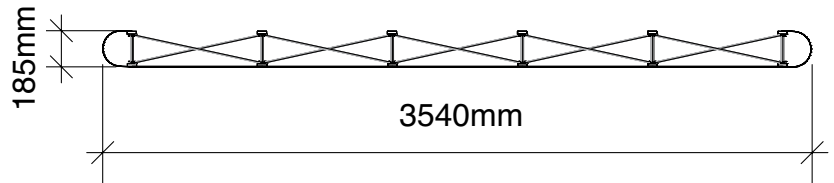

(w) 400mm x (h) 1950 mm	(w) 650mm x (h) 1950mm	(w) 650mm x (h) 1950mm	(w) 650mm x (h) 1950mm	(w) 400mm x (h) 1950 mm
--	------------------------------------	------------------------------------	------------------------------------	--

(w) 183mm x (h) 1950 mm
--

N.B. End caps are curved
- remember to put anything important (i.e. logos) in the half nearest the viewer

graphic hinge
23mm wide,
total panel
width 229mm

Total frame height 1997mm

Graphic dimensions

Alternative flat end cap

(w) 400mm x (h) 1950 mm	(w) 650mm x (h) 1950mm	(w) 650mm x (h) 1950mm	(w) 650mm x (h) 1950mm	(w) 650mm x (h) 1950mm	(w) 400mm x (h) 1950 mm
--	------------------------------------	------------------------------------	------------------------------------	------------------------------------	--

N.B. End caps are curved
- remember to put anything
important (i.e. logos) in the half
nearest the viewer

graphic hinge
23mm wide,
total panel
width 229mm

Alternative flat end cap

Total frame height 1997mm