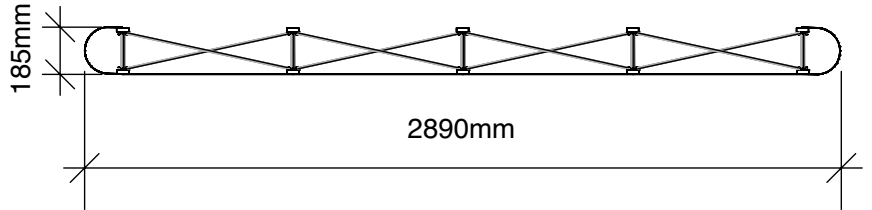

N.B. End caps are curved
- remember to put anything important (i.e. logos) in the half nearest the viewer

graphic hinge
23mm wide,
total panel
width 229mm

Total frame height 1997mm

Graphic dimensions

Alternative flat end cap

(w) 400mm x (h) 1950 mm	(w) 650mm x (h) 1950mm	(w) 650mm x (h) 1950mm	(w) 650mm x (h) 1950mm	(w) 400mm x (h) 1950 mm
--	------------------------------------	------------------------------------	------------------------------------	--

(w) 183mm x (h) 1950 mm
--

N.B. End caps are curved
- remember to put anything important (i.e. logos) in the half nearest the viewer

graphic hinge
23mm wide,
total panel
width 229mm

Total frame height 1997mm

Graphic dimensions

Alternative flat end cap

(w) 400mm x (h) 1950 mm	(w) 650mm x (h) 1950mm	(w) 650mm x (h) 1950mm	(w) 650mm x (h) 1950mm	(w) 650mm x (h) 1950mm	(w) 400mm x (h) 1950 mm
--	------------------------------------	------------------------------------	------------------------------------	------------------------------------	--