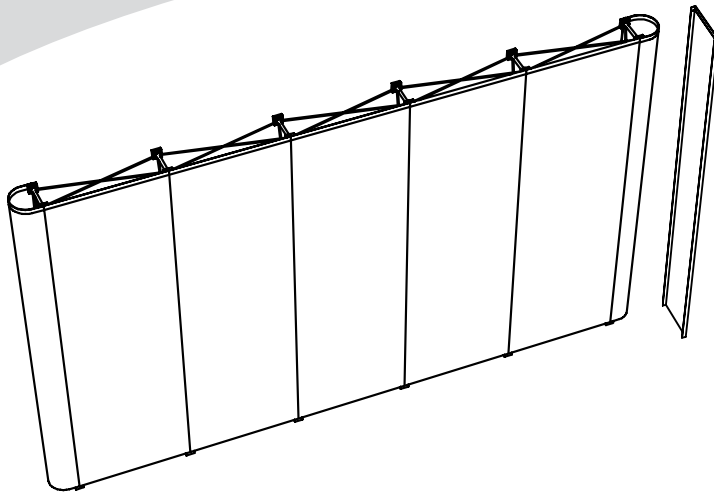

(w) 400mm x (h) 1950 mm	(w) 650mm x (h) 1950mm	(w) 650mm x (h) 1950mm	(w) 650mm x (h) 1950mm	(w) 400mm x (h) 1950 mm
--	------------------------------------	------------------------------------	------------------------------------	--

(w) 183mm x (h) 1950 mm
--

N.B. End caps are curved
- remember to put anything important (i.e. logos) in the half nearest the viewer

graphic hinge
23mm wide,
total panel
width 229mm

Total frame height 1997mm

Graphic dimensions

Alternative flat end cap

(w) 400mm x (h) 1950 mm	(w) 650mm x (h) 1950mm	(w) 650mm x (h) 1950mm	(w) 650mm x (h) 1950mm	(w) 650mm x (h) 1950mm	(w) 400mm x (h) 1950 mm
--	------------------------------------	------------------------------------	------------------------------------	------------------------------------	--

N.B. End caps are curved
- remember to put anything
important (i.e. logos) in the half
nearest the viewer

graphic hinge
23mm wide,
total panel
width 229mm

Alternative flat end cap

Total frame height 1997mm