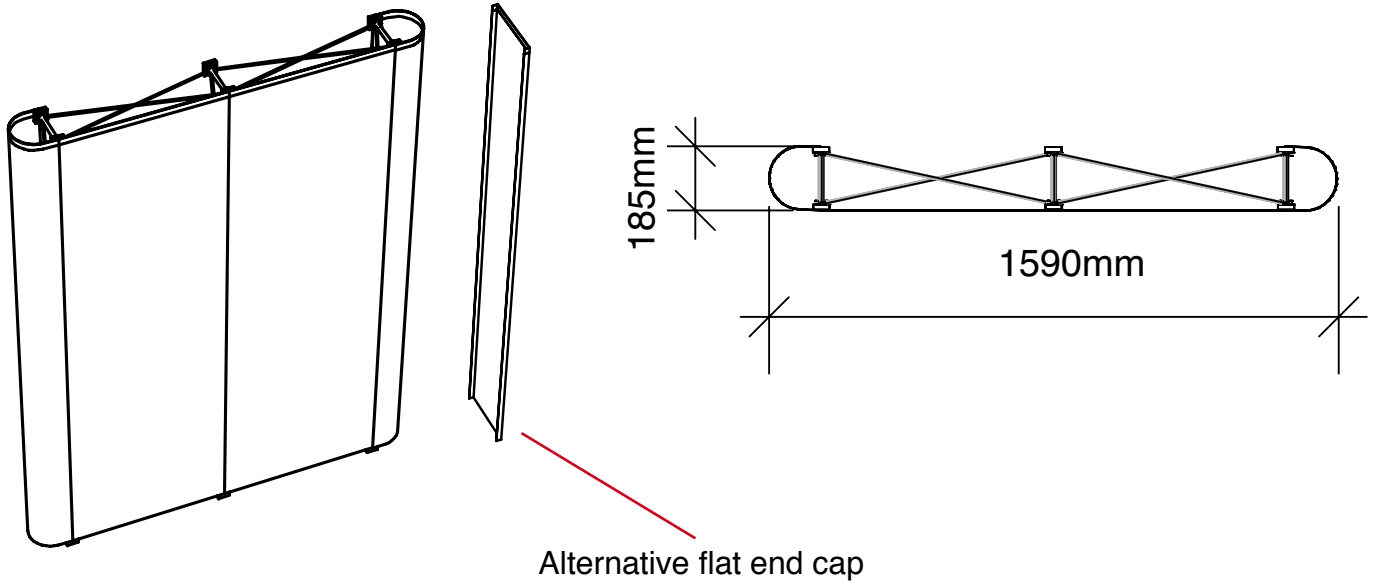

Alternative flat end cap

Total frame height 1997mm

Graphic dimensions

Alternative flat end cap

N.B. End caps are curved - remember to put anything important (i.e. logos) in the half nearest the viewer

graphic hinge 23mm wide, total panel width 229mm

Total frame height 1997mm

Graphic dimensions

Alternative flat end cap

(w) 400mm x (h) 1950 mm	(w) 650mm x (h) 1950mm	(w) 650mm x (h) 1950mm	(w) 400mm x (h) 1950 mm
--	------------------------------------	------------------------------------	--

N.B. End caps are curved
- remember to put anything important (i.e. logos) in the half nearest the viewer

graphic hinge
23mm wide,
total panel
width 229mm

Total frame height 1997mm

Graphic dimensions

Alternative flat end cap

(w) 400mm x (h) 1950 mm	(w) 650mm x (h) 1950mm	(w) 650mm x (h) 1950mm	(w) 650mm x (h) 1950mm	(w) 400mm x (h) 1950 mm
--	------------------------------------	------------------------------------	------------------------------------	--