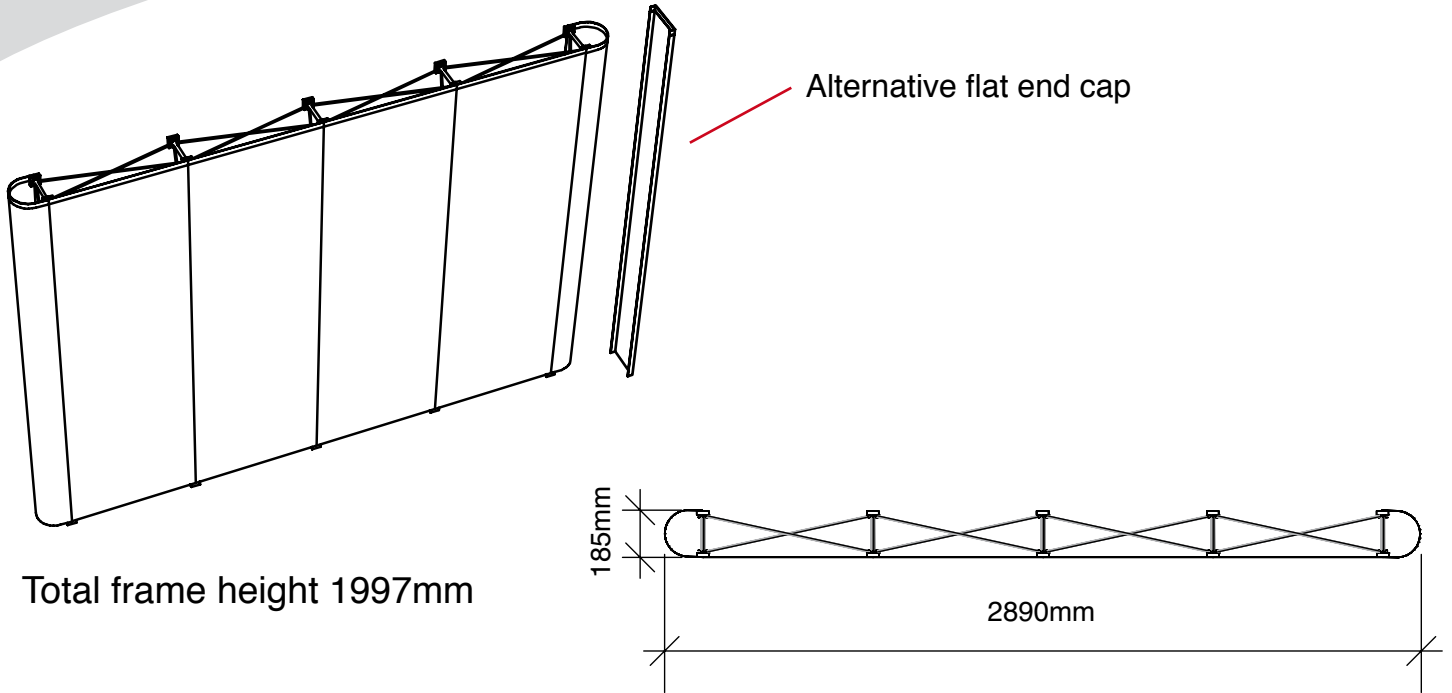

Total frame height 1997mm

Graphic dimensions

Alternative flat end cap

(w) 400mm x (h) 1950 mm	(w) 650mm x (h) 1950mm	(w) 650mm x (h) 1950mm	(w) 400mm x (h) 1950 mm
--	------------------------------------	------------------------------------	--

N.B. End caps are curved
- remember to put anything important (i.e. logos) in the half nearest the viewer

graphic hinge
23mm wide,
total panel
width 229mm

Total frame height 1997mm

Graphic dimensions

Alternative flat end cap

(w) 400mm x (h) 1950 mm	(w) 650mm x (h) 1950mm	(w) 650mm x (h) 1950mm	(w) 650mm x (h) 1950mm	(w) 400mm x (h) 1950 mm
--	------------------------------------	------------------------------------	------------------------------------	--

(w) 183mm x (h) 1950 mm
--

N.B. End caps are curved
- remember to put anything important (i.e. logos) in the half nearest the viewer

graphic hinge
23mm wide,
total panel
width 229mm

Total frame height 1997mm