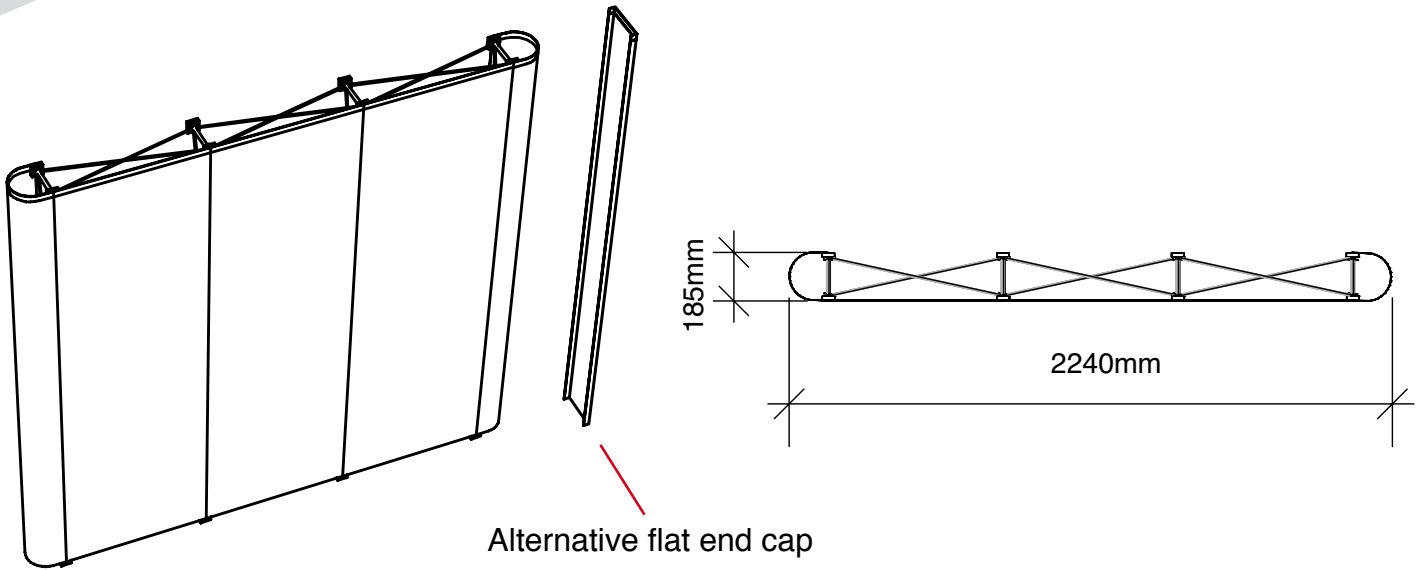

Alternative flat end cap

Total frame height 1997mm

Graphic dimensions

Alternative flat end cap

N.B. End caps are curved - remember to put anything important (i.e. logos) in the half nearest the viewer

graphic hinge 23mm wide, total panel width 229mm

Total frame height 1997mm

Graphic dimensions

Alternative flat end cap

(w) 400mm x (h) 1950 mm	(w) 650mm x (h) 1950mm	(w) 650mm x (h) 1950mm	(w) 400mm x (h) 1950 mm
--	------------------------------------	------------------------------------	--

N.B. End caps are curved
- remember to put anything important (i.e. logos) in the half nearest the viewer

graphic hinge
23mm wide,
total panel
width 229mm

Total frame height 1997mm

Graphic dimensions

Alternative flat end cap

(w) 400mm x (h) 1950 mm	(w) 650mm x (h) 1950mm	(w) 650mm x (h) 1950mm	(w) 650mm x (h) 1950mm	(w) 400mm x (h) 1950 mm
--	------------------------------------	------------------------------------	------------------------------------	--