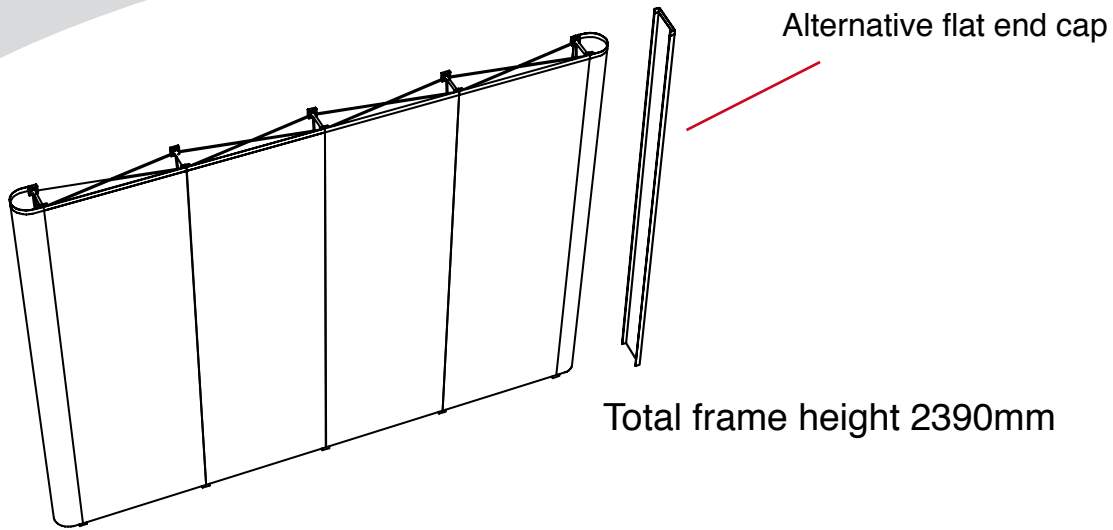

• Showcases are available - see "classic_showcases.pdf"

Total frame height 2390mm

Graphic dimensions

(w) 400mm x (h) 2343 mm	(w) 781mm x (h) 2343mm	(w) 781mm x (h) 2343mm	(w) 400mm x (h) 2343 mm
--	------------------------------------	------------------------------------	--

• Showcases are available - see "classic_showcases.pdf"

Total frame height 2390mm

Graphic dimensions

Alternative flat end cap

(w) 400mm x (h) 2343 mm	(w) 781mm x (h) 2343mm	(w) 781mm x (h) 2343mm	(w) 781mm x (h) 2343mm	(w) 400mm x (h) 2343 mm
--	------------------------------------	------------------------------------	------------------------------------	--

(w) 183mm x (h) 2343 mm
--

N.B. End caps are curved
- remember to put anything important (i.e. logos) in the half nearest the viewer

graphic hinge
23mm wide,
total panel
width 229mm

Graphic dimensions

Alternative flat end cap

(w) 400mm x (h) 2343mm	(w) 781mm x (h) 2343mm	(w) 781mm x (h) 2343mm	(w) 781mm x (h) 2343mm	(w) 781mm x (h) 2343mm	(w) 400mm x (h) 2343mm
------------------------------------	------------------------------------	------------------------------------	------------------------------------	------------------------------------	------------------------------------