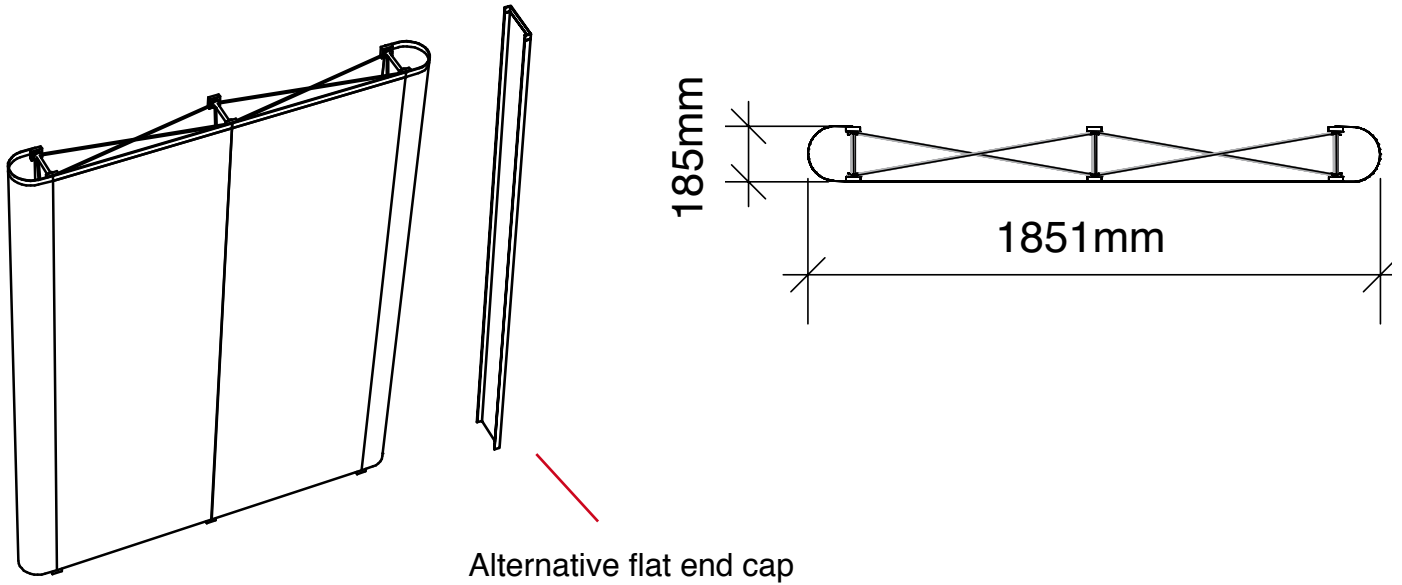

Alternative flat end cap

Total frame height 2390mm

Graphic dimensions

Alternative flat end cap

N.B. End caps are curved
- remember to put anything important (i.e. logos) in the half nearest the viewer

graphic hinge
23mm wide,
total panel
width 229mm

• Showcases are available - see "classic_showcases.pdf"

Total frame height 2390mm

Graphic dimensions

(w) 400mm x (h) 2343 mm	(w) 781mm x (h) 2343mm	(w) 781mm x (h) 2343mm	(w) 400mm x (h) 2343 mm
--	------------------------------------	------------------------------------	--

Alternative flat end cap

(w) 183mm x (h) 2343 mm
--

N.B. End caps are curved
- remember to put anything important (i.e. logos) in the half nearest the viewer

graphic hinge
23mm wide,
total panel
width 229mm

(w) 183mm x (h) 2343 mm
--

N.B. End caps are curved
- remember to put anything important (i.e. logos) in the half nearest the viewer

graphic hinge
23mm wide,
total panel
width 229mm

Graphic dimensions

Alternative flat end cap