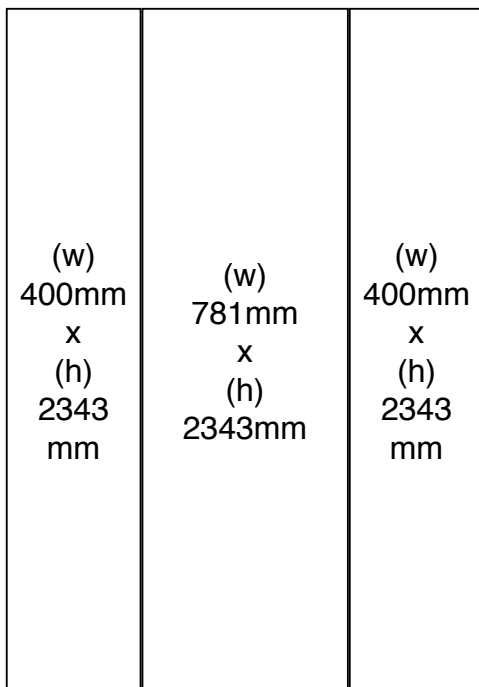

Alternative flat end cap

Total frame height 2390mm

Graphic dimensions

Alternative flat end cap

N.B. End caps are curved
- remember to put anything important (i.e. logos) in the half nearest the viewer

graphic hinge
23mm wide,
total panel
width 229mm

• Showcases are available - see "classic_showcases.pdf"

Total frame height 2390mm

Graphic dimensions

(w) 400mm x (h) 2343 mm	(w) 781mm x (h) 2343mm	(w) 781mm x (h) 2343mm	(w) 400mm x (h) 2343 mm
--	------------------------------------	------------------------------------	--

(w) 183mm x (h) 2343 mm
--

N.B. End caps are curved
- remember to put anything important (i.e. logos) in the half nearest the viewer

graphic hinge
23mm wide,
total panel
width 229mm

Graphic dimensions

Alternative flat end cap

(w) 400mm x (h) 2343mm	(w) 781mm x (h) 2343mm	(w) 781mm x (h) 2343mm	(w) 781mm x (h) 2343mm	(w) 781mm x (h) 2343mm	(w) 400mm x (h) 2343mm
------------------------------------	------------------------------------	------------------------------------	------------------------------------	------------------------------------	------------------------------------