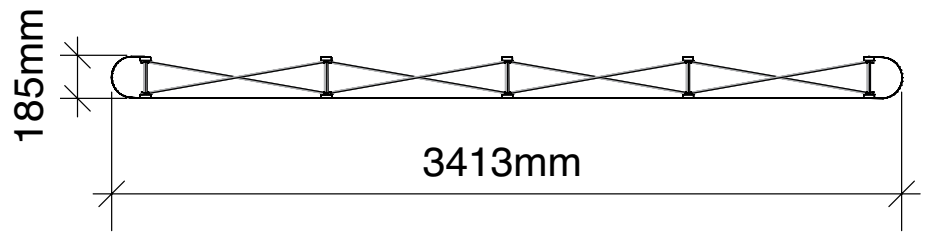

• Showcases are available - see "classic_showcases.pdf"

Total frame height 2390mm

Graphic dimensions

(w) 400mm x (h) 2343 mm	(w) 781mm x (h) 2343mm	(w) 781mm x (h) 2343mm	(w) 400mm x (h) 2343 mm
--	------------------------------------	------------------------------------	--

• Showcases are available - see "classic_showcases.pdf"

Total frame height 2390mm

Graphic dimensions

Alternative flat end cap

(w) 400mm x (h) 2343 mm	(w) 781mm x (h) 2343mm	(w) 781mm x (h) 2343mm	(w) 781mm x (h) 2343mm	(w) 400mm x (h) 2343 mm
--	------------------------------------	------------------------------------	------------------------------------	--

(w) 183mm x (h) 2343 mm
--

N.B. End caps are curved
- remember to put anything important (i.e. logos) in the half nearest the viewer

graphic hinge
23mm wide,
total panel
width 229mm

Graphic dimensions

Alternative flat end cap

(w) 400mm x (h) 2343mm	(w) 781mm x (h) 2343mm	(w) 781mm x (h) 2343mm	(w) 781mm x (h) 2343mm	(w) 781mm x (h) 2343mm	(w) 400mm x (h) 2343mm
------------------------------------	------------------------------------	------------------------------------	------------------------------------	------------------------------------	------------------------------------