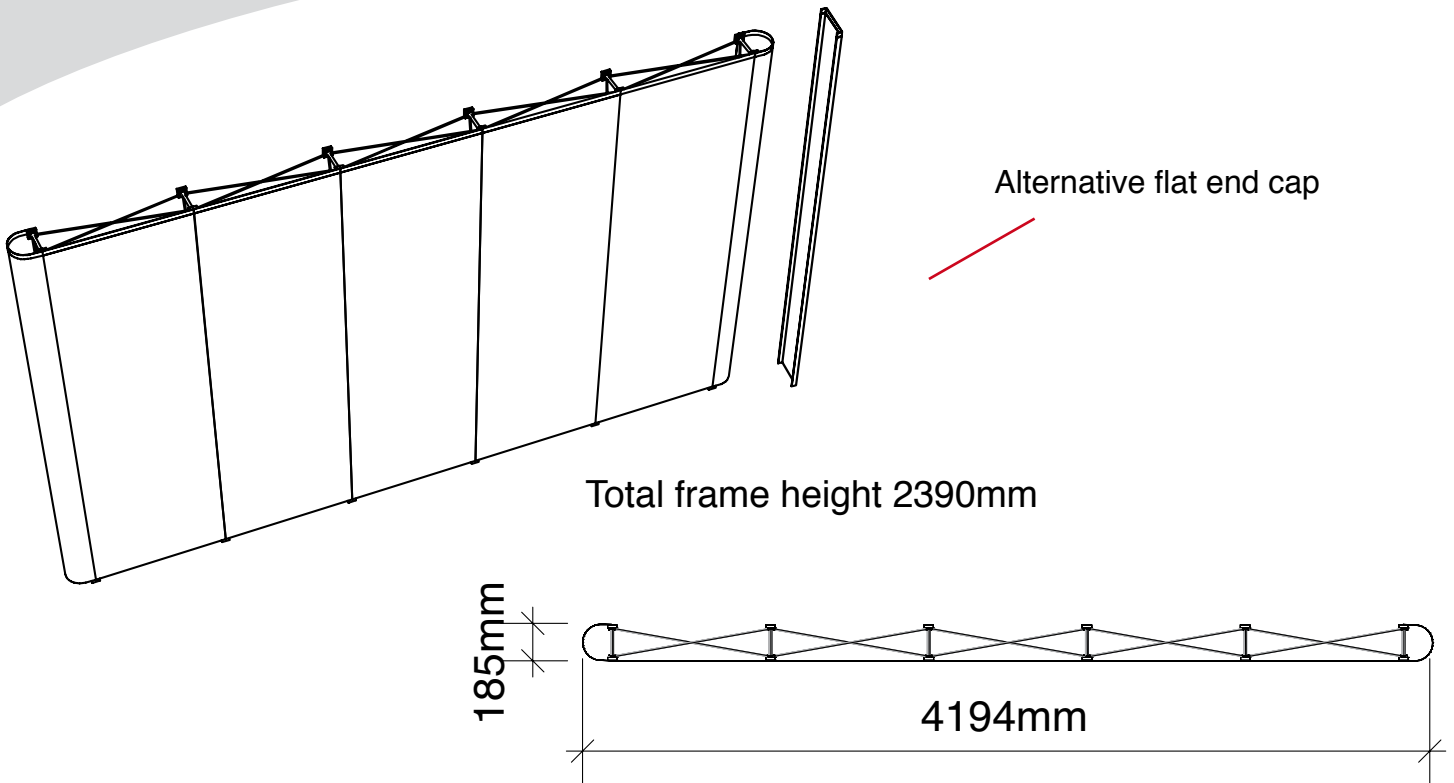

(w) 183mm x (h) 2343 mm
--

N.B. End caps are curved
- remember to put anything important (i.e. logos) in the half nearest the viewer

graphic hinge
23mm wide,
total panel
width 229mm

Graphic dimensions

Alternative flat end cap

(w) 400mm x (h) 2343mm	(w) 781mm x (h) 2343mm	(w) 781mm x (h) 2343mm	(w) 781mm x (h) 2343mm	(w) 781mm x (h) 2343mm	(w) 400mm x (h) 2343mm
------------------------------------	------------------------------------	------------------------------------	------------------------------------	------------------------------------	------------------------------------

N.B. End caps are curved
- remember to put anything
important (i.e. logos) in the half
nearest the viewer

graphic hinge
23mm wide,
total panel
width 229mm

Graphic dimensions

Alternative flat end cap

(w) 400 mm	(w) 781mm	(w) 781mm	(w) 781mm	(w) 781mm	(w) 400 mm
x	x	x	x	x	x
(h) 2343 mm	(h) 2343mm	(h) 2343mm	(h) 2343mm	(h) 2343mm	(h) 2343 mm

N.B. End caps are curved
- remember to put anything
important (i.e. logos) in the half
nearest the viewer

graphic hinge
23mm wide,
total panel
width 229mm