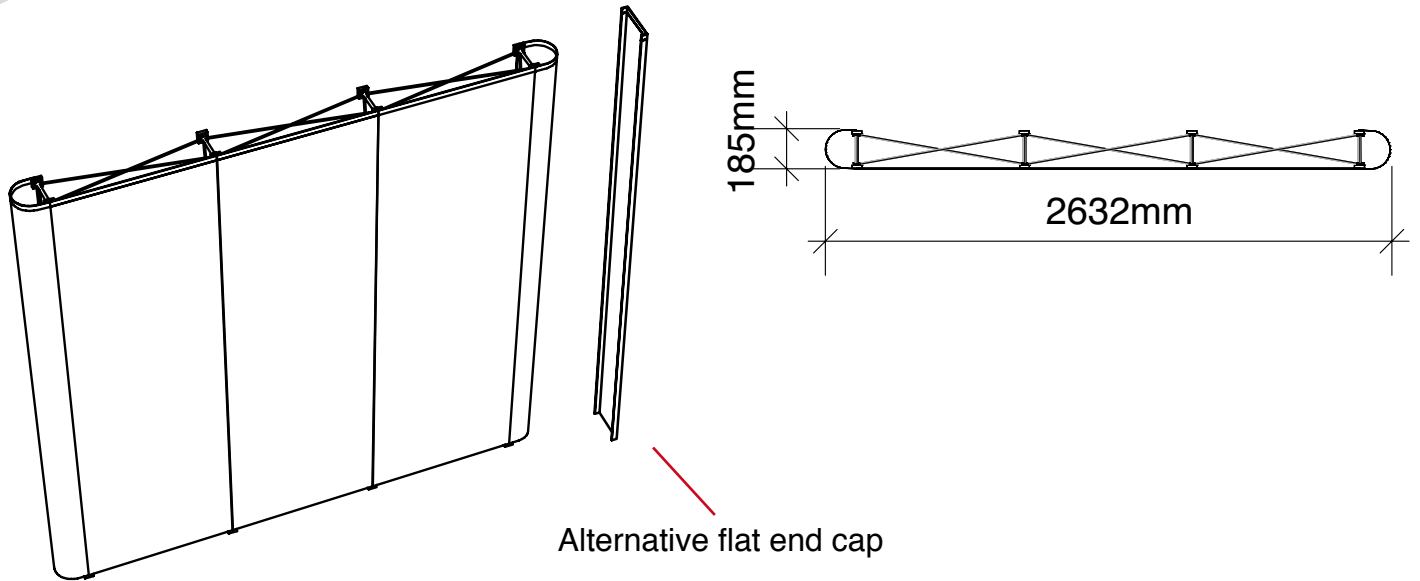

Total frame height 2390mm

Graphic dimensions

Alternative flat end cap

(w) 400mm x (h) 2343 mm	(w) 781mm x (h) 2343mm	(w) 781mm x (h) 2343mm	(w) 781mm x (h) 2343mm	(w) 400mm x (h) 2343 mm

(w) 183mm x (h) 2343 mm

N.B. End caps are curved
- remember to put anything important (i.e. logos) in the half nearest the viewer

graphic hinge
23mm wide,
total panel
width 229mm